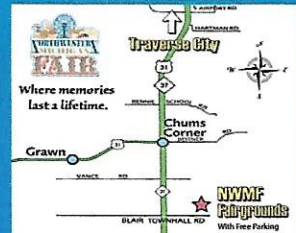

FRIDAY
Unique
Motor Sports
Night of
Destruction

SATURDAY
Super Kicker
Rodeo

Williams
And your Quality North Chevy Dealers

CHERRYLAND ELECTRIC COOPERATIVE

Culver's

shoreline FRUIT
Canners | Processors | Marketers

TEAM Elmer's

August 5-12, 2017

Gate Admission:
Adults: \$5/day \$15/week
Children (12 & under) \$3/day \$9/week
3606 Blair Townhall Road, Traverse City
2 1/2 Miles South of Chums Corners
Call 231-943-4150
Visit us on the web at:
www.northwesternmichiganfair.net

New This Year!
Purchase
Fair Admission
or
Grandstand
Event Tickets
online @
www.NorthwesternMichiganFair.net

Be Somebody who shares.
Give Blood

Tues., Aug. 8th - 11am-5pm
@Front Gate

Fri., Aug. 11th - 8am-7pm
@Back Gate, Jr. Beef Barn