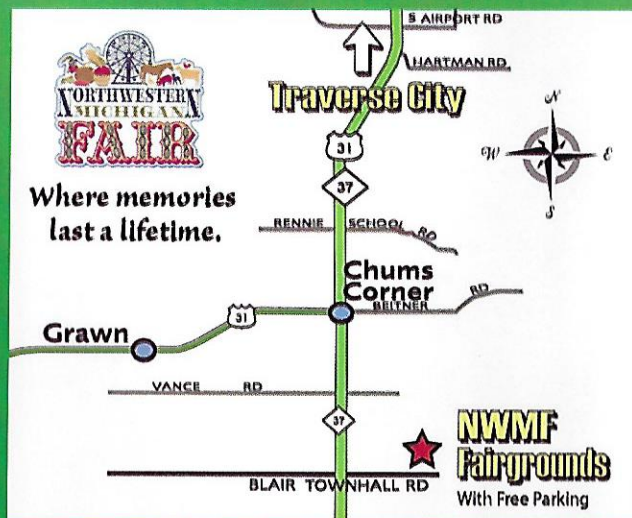

Grandstand Events!

SUNDAY
Horse Pulls

MONDAY
Michigan Monster
Truck Shootout

TUESDAY
Tough
Truck

WEDNESDAY
Truck &
Tractor Pulls

THURSDAY
Side by Side
Races

FRIDAY
Unique
Motor Sports
Night of
Destruction

SATURDAY
Super Kicker
Rodeo

A Special Thank You to these Sponsors!

Williams 
And your Quality North Chevy Dealers

shoreline
FRUIT.

Growers | Processors | Marketers

BILLMARSH.COM

FOREST AREA
FEDERAL CREDIT UNION

TEAM
Elmer's

Welcome to the

August 4-11, 2018

Gate Admission:
Adults: \$5/day \$15/week
Children (12 & under) \$3/day \$9/week

3606 Blair Townhall Road, Traverse City
2 1/2 Miles South of Chums Corner
Call 231-943-4150

Visit us on the web at:
www.northwesternmichiganfair.net